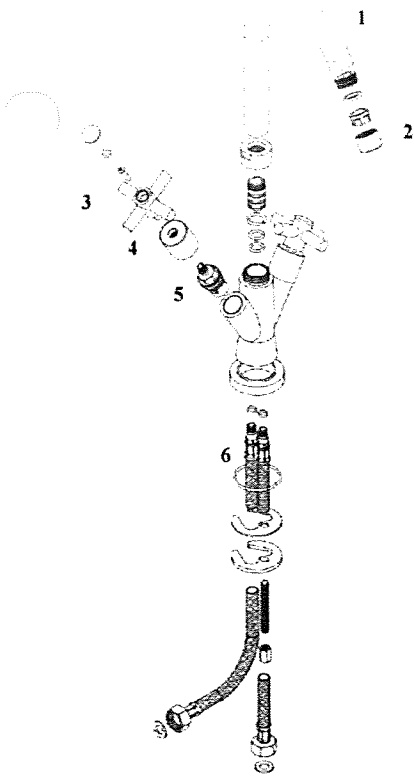

Rubex

Parts and Instructions

733 SERIES

<u>Part No.</u>	<u>Description</u>
1	733-1040 Spout
2	733-1064 Aerator
3	700-6200 Handle
4	733-6200F Cartridge Flange
5	00033RH Hot Ceramic Cartridge
	00033RC Cold Ceramic Cartridge
6	N088 Braided Hose

Note: -Above Part Numbers for Chrome Finish
-Please Note Faucet Finish When Ordering Parts

Care and Maintenance

Minimum maintenance is required to maintain product finish. With proper maintenance your **Rubex** faucet will continually look like new. Special care should be taken when cleaning your Faucet and the following suggestions should help extend your Faucet life.