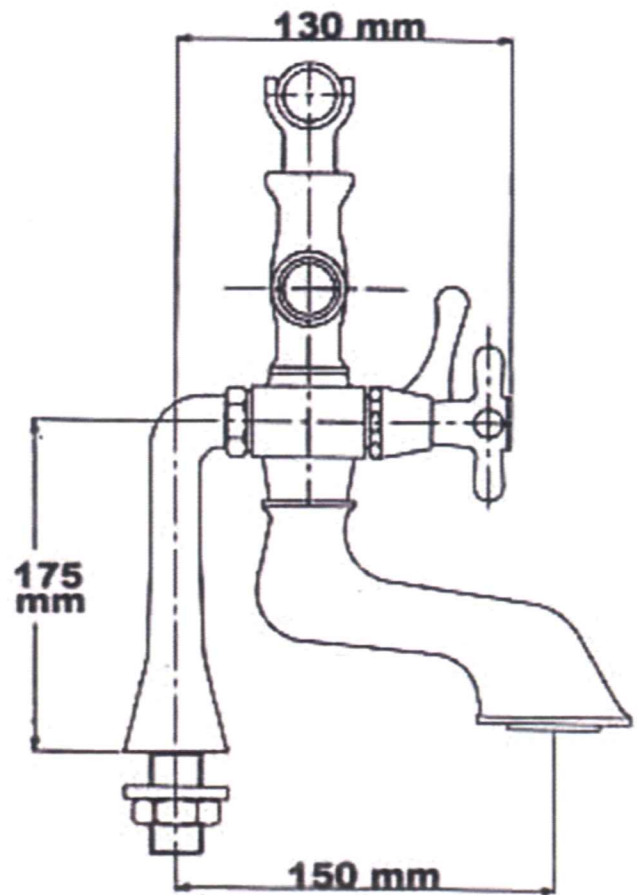

800CSA/P

all measurements in mm
mm x .04 = inches

Imported by:
Trans-Atlantic Import Co. Inc.
Toll Free 1-800-661-8295
Email: taic@incentre.net