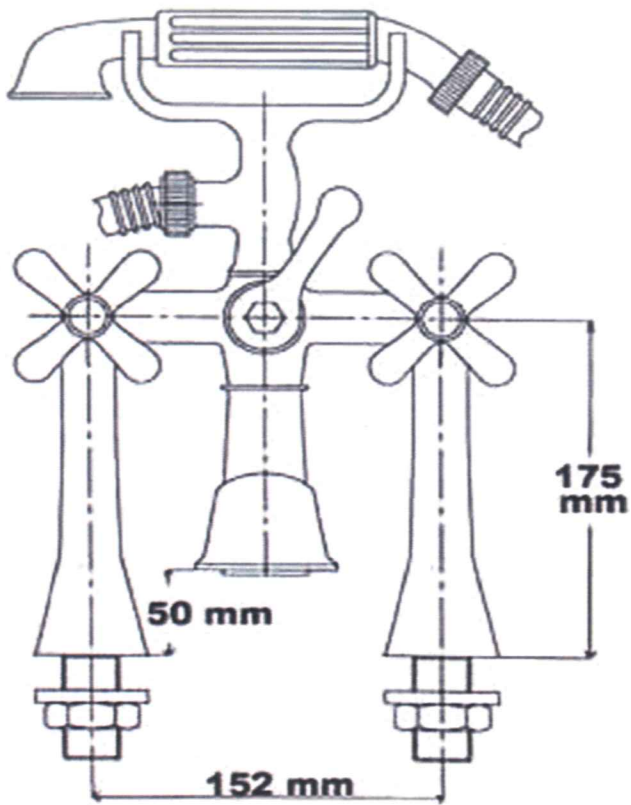

800CSA/P

all measurements in mm
mm x .04 = inches

Imported by:
Trans-Atlantic Import Co. Inc.
Toll Free 1-800-661-8295
Email: taic@incentre.net