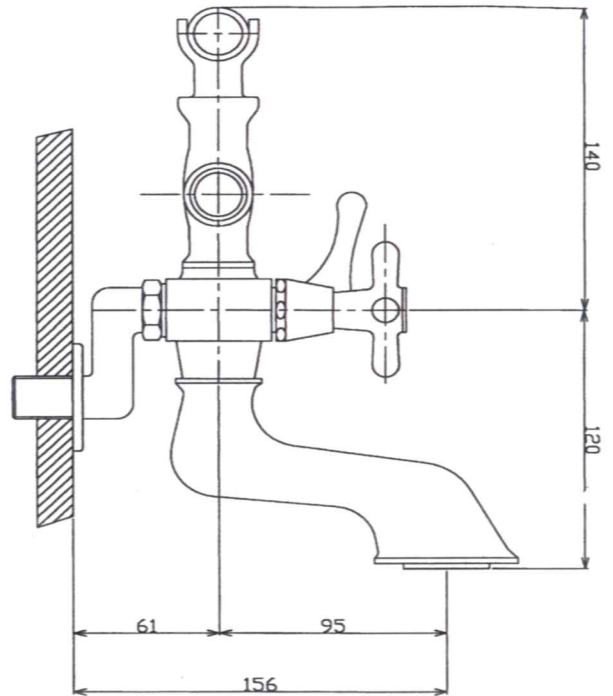

800CSA

all measurements in mm
mm x .04 = inches

Imported by:
Trans-Atlantic Import Co. Inc.
Toll Free 1-800-661-8295
Email: taic@incentre.net