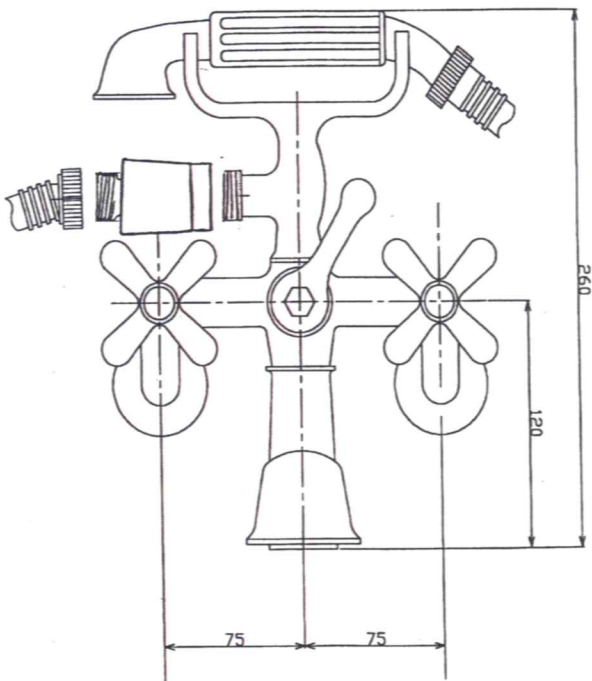

800CSA

all measurements in mm
mm x .04 = inches

Imported by:
Trans-Atlantic Import Co. Inc.
Toll Free 1-800-661-8295
Email: taic@incentre.net