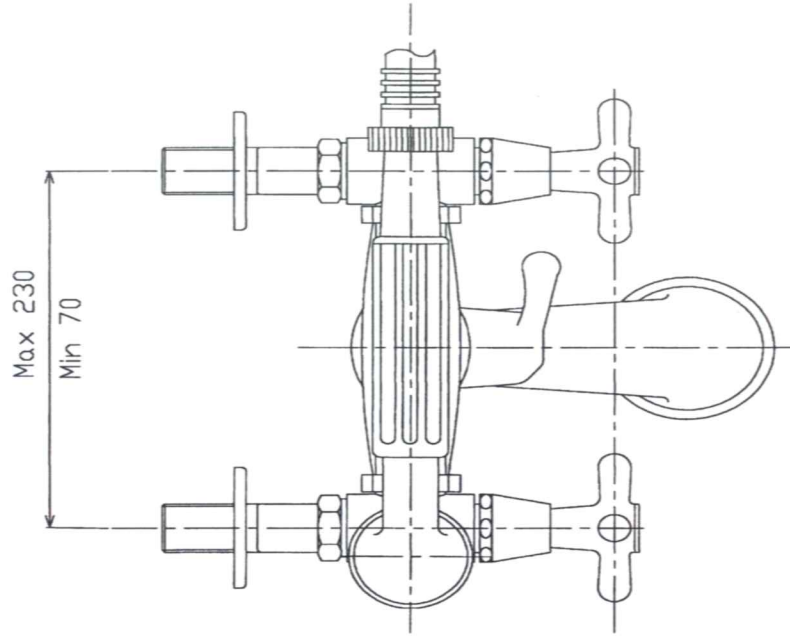

800CSA

all measurements in mm
mm x .04 = inches

Imported by:
Trans-Atlantic Import Co. Inc.
Toll Free 1-800-661-8295
Email: taic@incentre.net